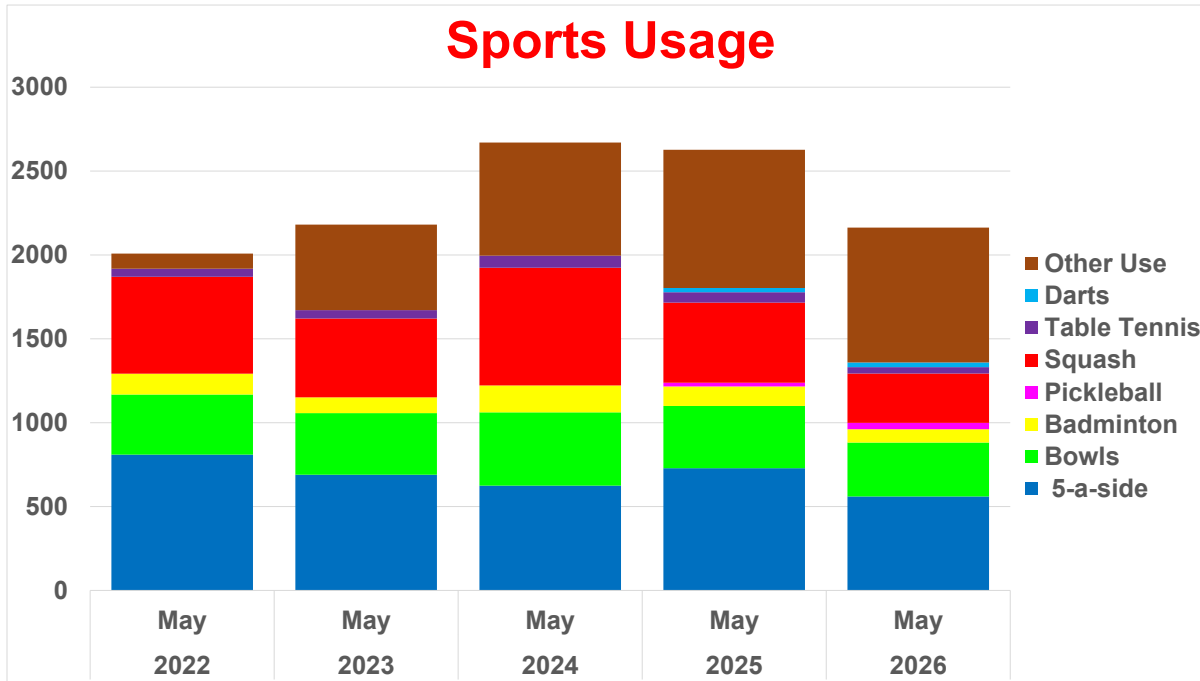

Great Aycliffe
Town Council

Oak Leaf Sports Complex Usage Dashboard

Sports Usage