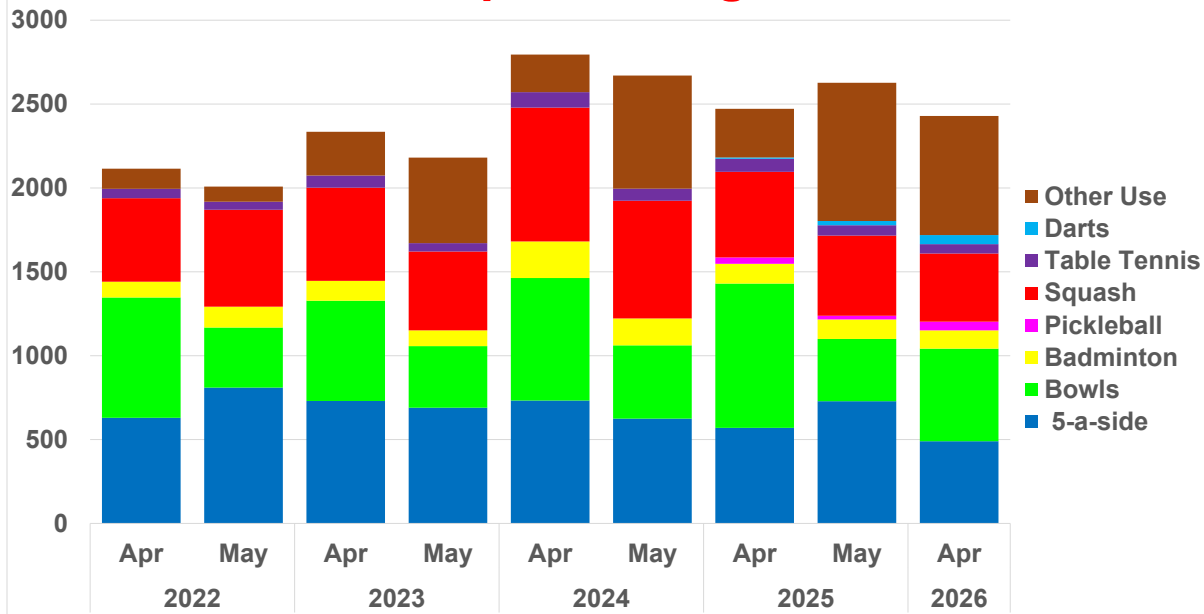

Great Aycliffe
Town Council

Oak Leaf Sports Complex Usage Dashboard

Sports Usage

Total Usage

Bar, Catering and Function Room Usage

Bar and Catering Usage