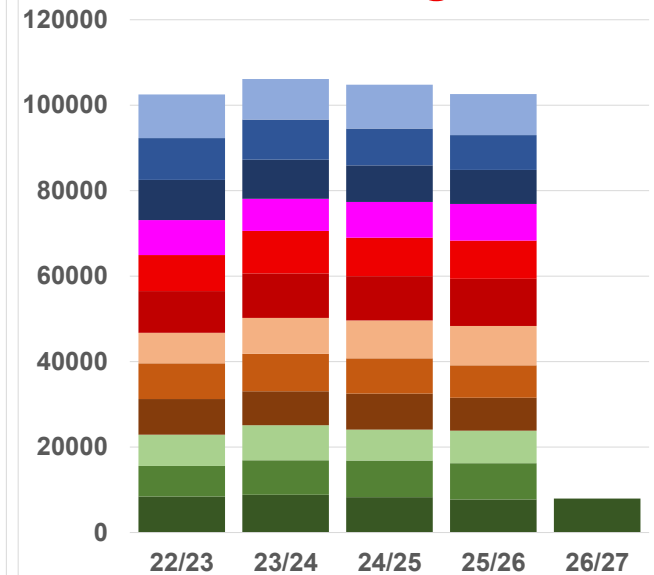

Great Aycliffe
Town Council

Oak Leaf Sports Complex Usage Dashboard

Sports Usage

Total Usage

Bar, Catering and Function Room Usage

Bar and Catering Usage