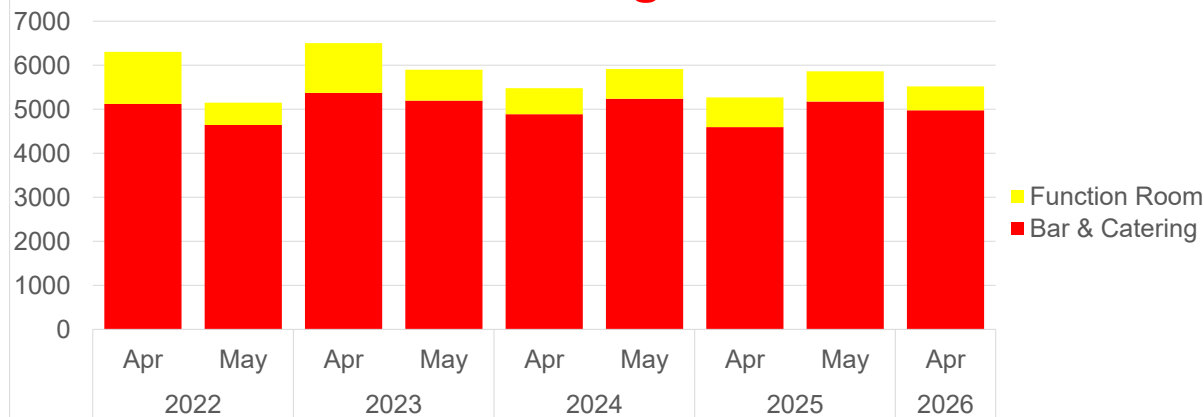

Great Aycliffe
Town Council

Oak Leaf Sports Complex Usage Dashboard

Sports Usage

Total Usage

Bar, Catering and Function Room Usage

Bar and Catering Usage